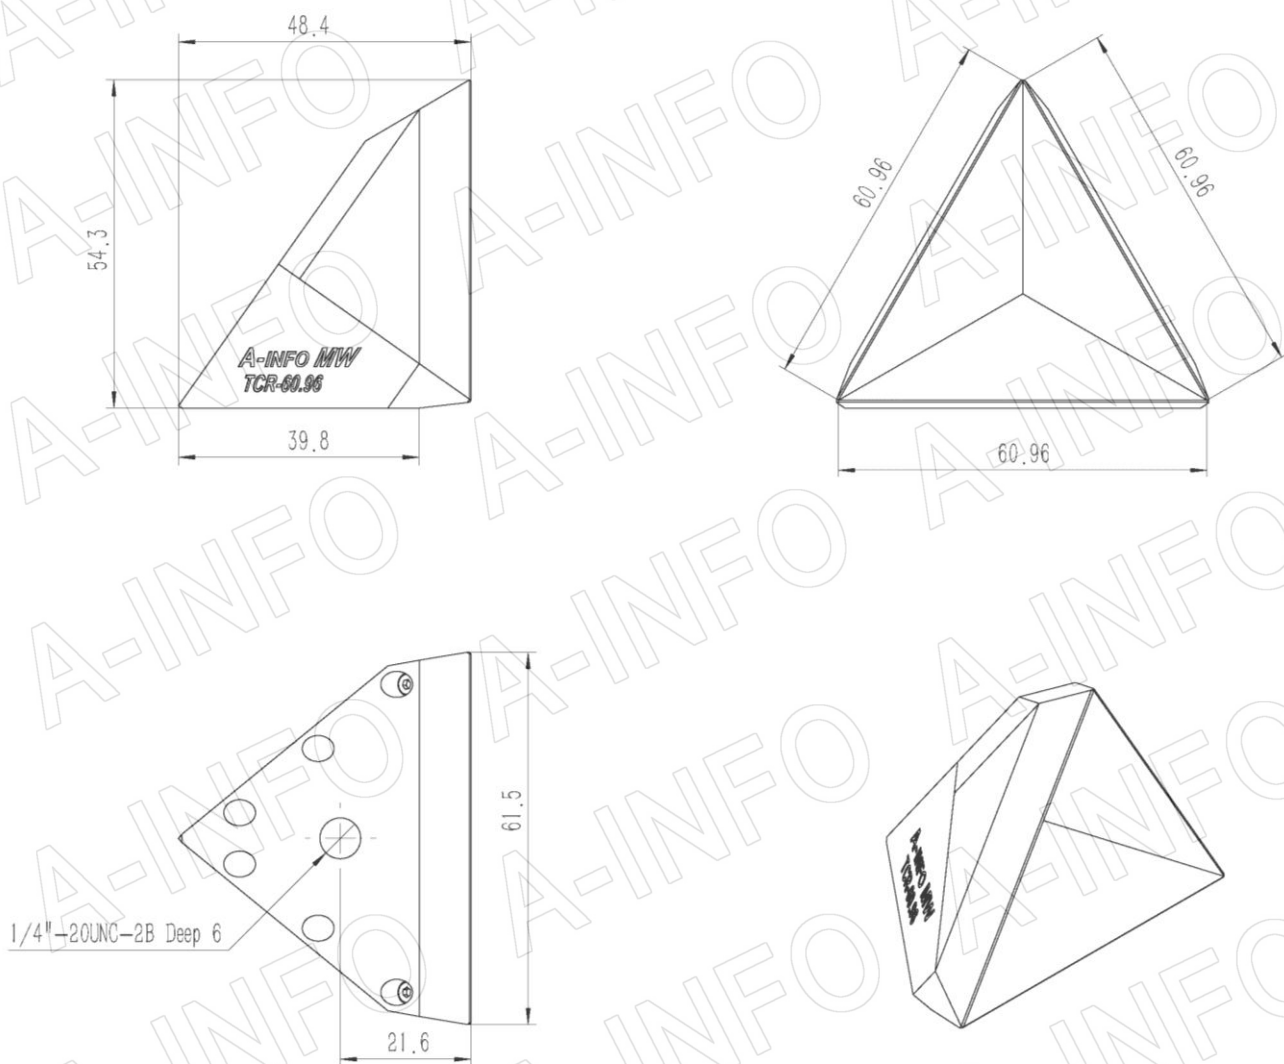

For reference only. See data sheet for the detailed specifications.

Technical Specification

Edge Size	60.96mm / 2.4"
Material	Al
Size(mm)	48.4 x 54.3 x 60.96
Net Weight(Kg)	0.07 Around

Outline Drawing (Size: mm)