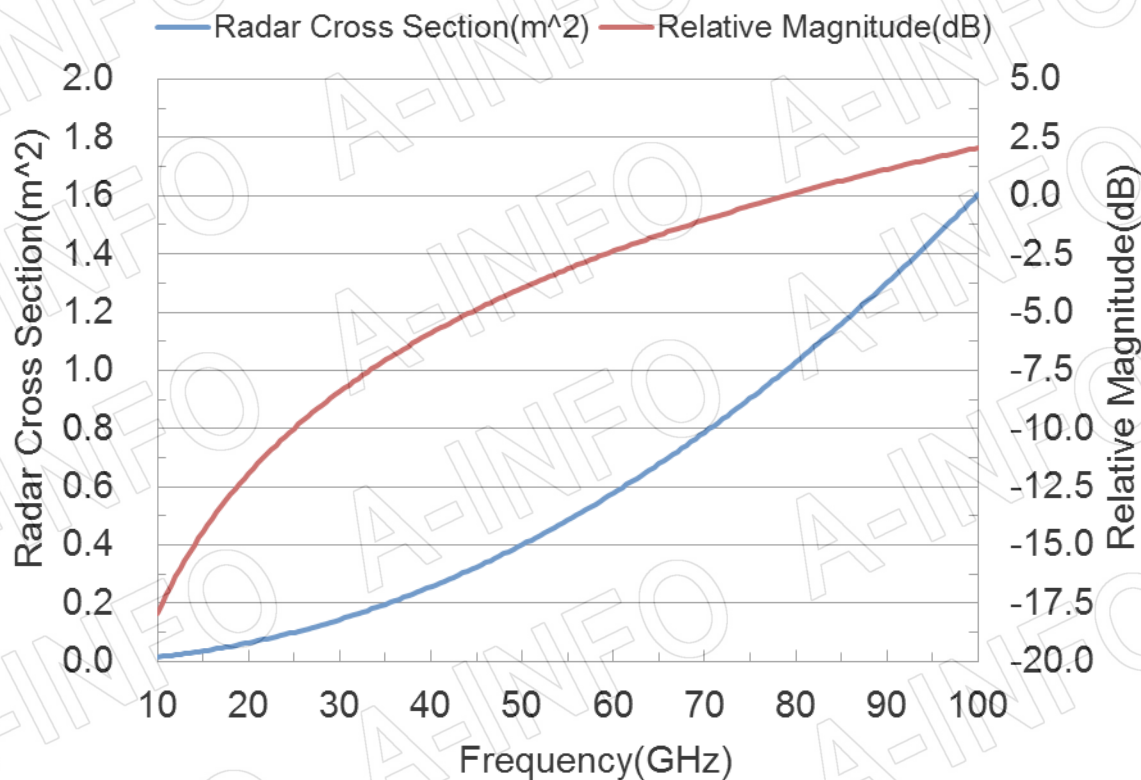

Calculated Radar Cross Section and Relative Magnitude

AINFO Inc.

China(Beijing): Tel: (+86) 10-6266-7326,
China(Chengdu): Tel: (+86) 28-8519-2786,
USA: Tel: (+1) 949-639-9688,

Page 2 of 2

(+86) 10-6266-7327 Fax: (+86) 10-6266-7379
(+86) 28-8519-3044 Fax: (+86) 28-8519-3068
(+1) 949-639-9608 Fax: (+1) 949-639-9670

Website: www.ainfoinc.com
Email: sales@ainfoinc.com